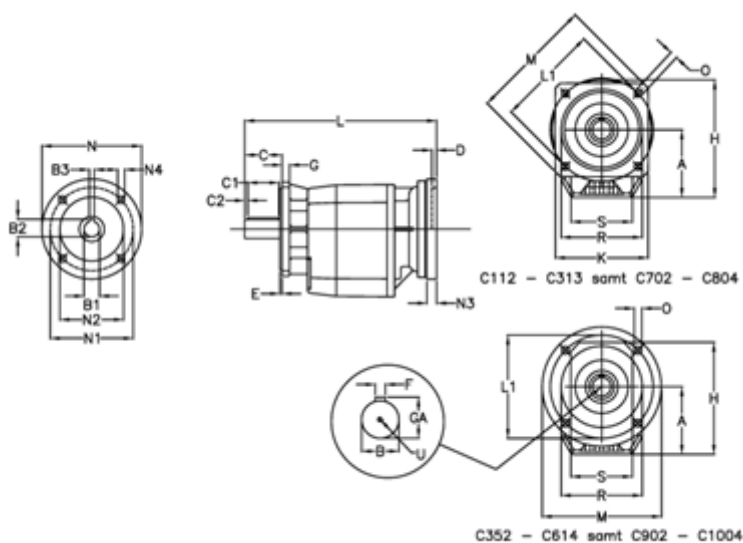

Article number: 40600792262425

Description: Helical gearbox
C704F-922,6-P71B5

Measures

| | | | |
|-----------|-----------|------------|------------|
| A = 208.0 | D = 4.5 | L1 = 300 | R = 262 |
| B = 60 | E = 5 | M = 350 | S = 250 |
| B1 = 14 | F = 18 | N = 160 | U = M20x42 |
| B2 = 16.3 | G = 17 | N1 = 130 | |
| B3 = 5 | GA = 64.0 | N2 = 110 | |
| C = 120 | H = 358.0 | N3 = 0 | |
| C1 = 90 | K = 300 | N4 = M8x16 | |
| C2 = 15 | L = 504.5 | O = 18.0 | |